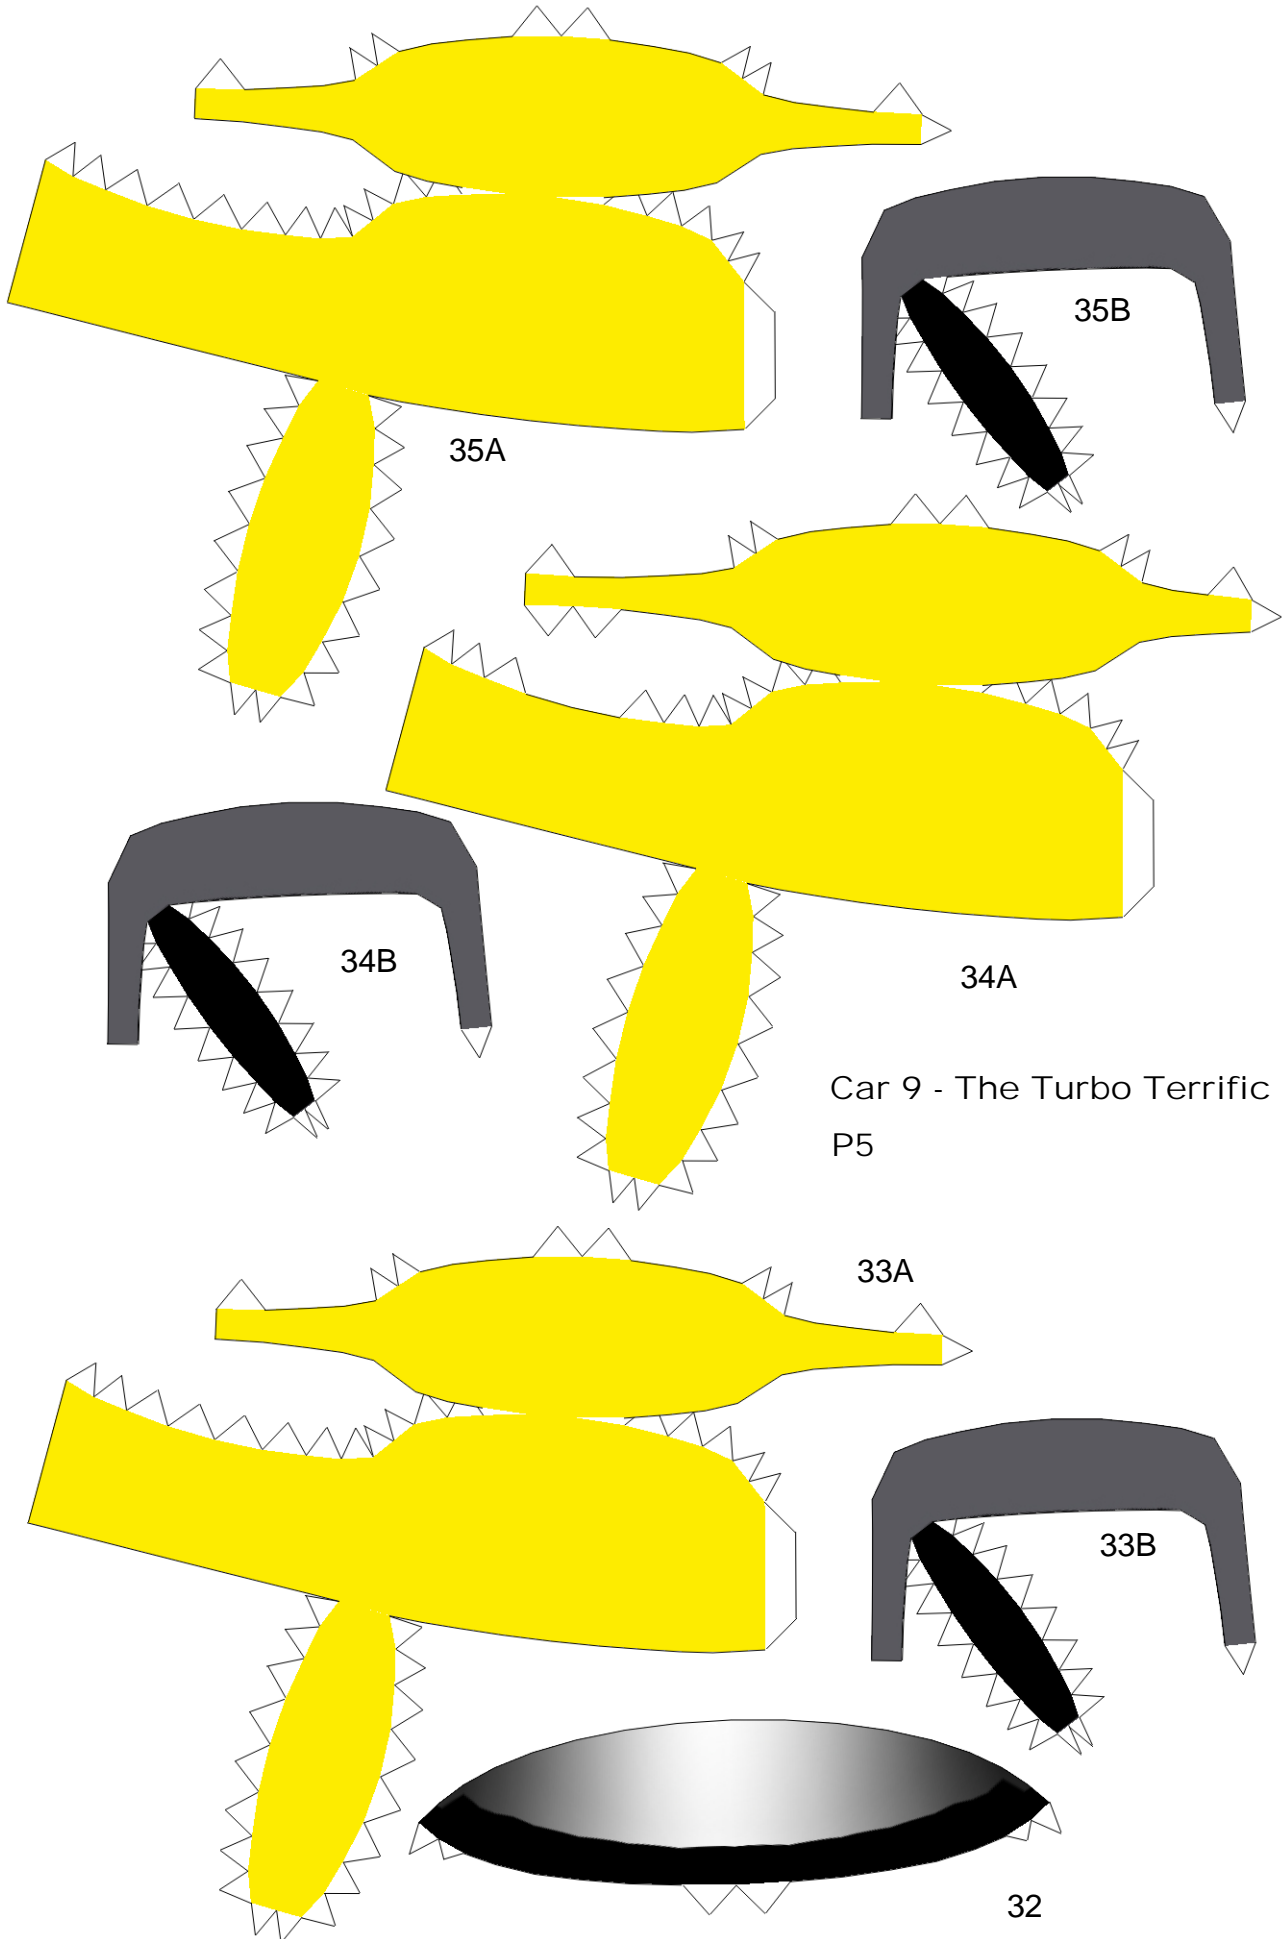

56

Car 9 - The Turbo Terrific

P3

Car 9 - The Turbo Terrific
P4

17

15

16

↑
TOP

18

↑
TOP

9

14

21

Car 9 - The Turbo Terrific
P5

41

53A

53D

44

53C

Car 9 - The Turbo Terrific
P6

54B

54A

42

54D

43

DO NOT GLUE TO CAR

54C

Car 9 - The Turbo Terrific
P7

Hanna-Barbera's Wacky Races
 Car 9 - The Turbo Terrific
 Papercraft Pattern ©2005
 Papercraft by The Webdude
<http://kickme.to/papermodels>

Hanna-Barbera's Wacky Races
 Car 9 - The Turbo Terrific
 Papercraft Pattern ©2005
 Papercraft by The Webdude
<http://kickme.to/papermodels>
 NO COMMERCIAL USE AUTHORIZED